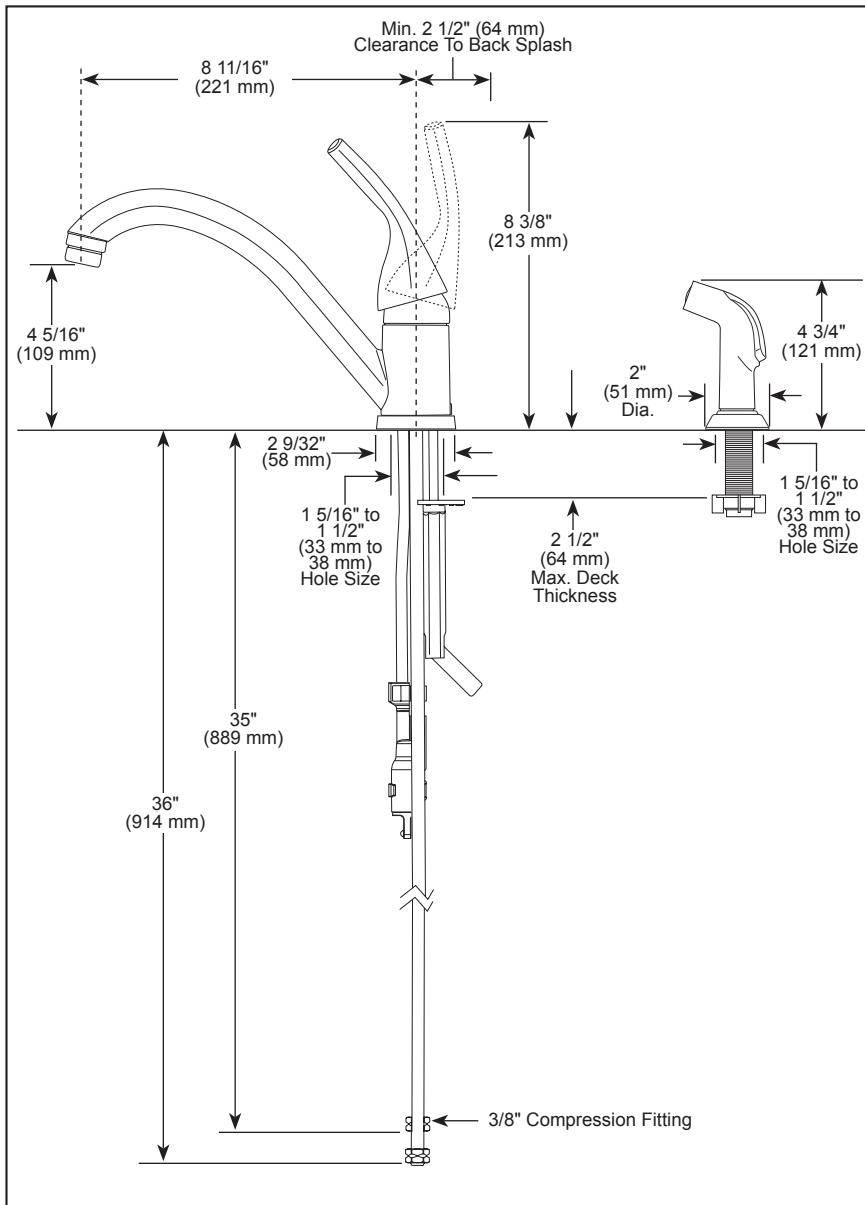

see what Delta can do™

KITCHEN FAUCET

- Single Handle Deck Mount
- 1 and 2 Hole Sink Applications
- Integrated Supply Tubes

FEATURES:

- DIAMOND Seal® Technology

STANDARD SPECIFICATIONS:

- Max. flow rate 1.8 gpm @ 60 psi, 6.8 L/min @ 414 kPa
- 8 11/16" (221 mm) long spout swings 180°.
- Lever handle shall return to neutral position when valve is turned off.
- Control mechanism shall be the diamond coated ceramic cartridge.
- Model 175 series with spray attachment has anti-siphon device as integral part of faucet.
- Vegetable sprayer hose installation on model 175 series.
- 3/8" O.D. straight, staggered pex supply tubes - 35" (889 mm) and 36" (914 mm) long.
- Standard 3/8" (10 mm) compression gasket fittings.

COMPLIES WITH:

- ASME A112.18.1 / CSA B125.1
-  ICC/ANSI A117.1

Delta Faucet Company reserves the right (1) to make changes in specifications and materials, and (2) to change or discontinue models, both without notice or obligation. Dimensions are for reference only. See current full-line price book or www.deltafaucet.com for finish options and product availability.

CARACTÉRISTIQUES :

- Technologie DIAMOND Seal^{MD}

SPÉCIFICATIONS STANDARDS :

- Débit maximal 1,8 gal/min à 60 psi, 6,8 L/min à 414 kPa
- Bec de 8 11/16 po (221 mm) de long pivotant à 180°.
- La poignée à levier revient en position neutre lorsque le robinet est fermé.
- Le mécanisme de contrôle est une cartouche en céramique recouverte de diamants.
- Modèle série 175 avec douchette accessoire sont équipés d'un dispositif anti-siphon intégré au robinet.
- Installation du tuyau de douchette à légumes sur le modèle série 175.
- Tubes d'alimentation PEX droits, décalés, 3/8 po (9,5 mm) D.E. – 35 po (889 mm) et 36 po (914 mm) de long.
- Records à joint de compression standard 3/8 po (10 mm).